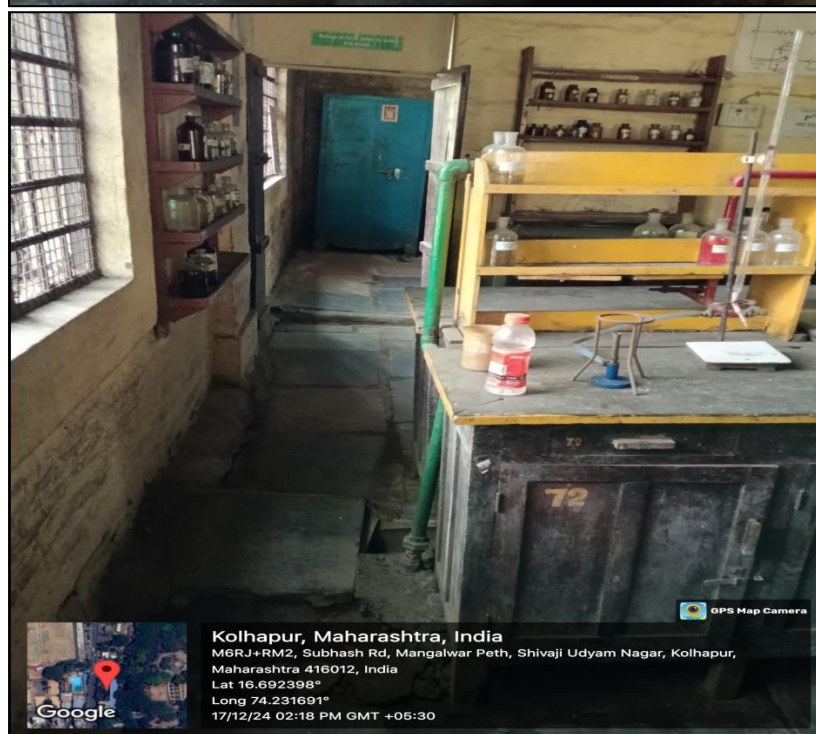

LIQUID WASTE MANAGEMENT

(Laboratry Liquid Waste Magement In Chemistry Department)